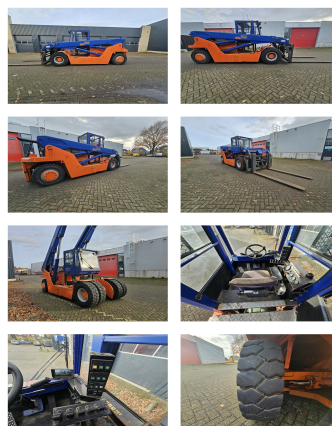

Meclift ML1612R

Capacity: 16000 kg
Year: 2009
Hours: 4700
Engine: Cummins QSB6,7 Stage IV/Tier4
Boom: Teleskop
Lift height: 6000 mm
Build height: 2265 mm

Commission Nr.: ML016
Forks: 2400 x 200 mm
Tires front: 4 x Pneumatic tires (60 - 80%)
Tires rear: 2 x Pneumatic tires (60 - 80%)

Ont. condition: good
Technical condition: good

Rental Rates:

Add. equipment and attachments:

Side Shift, Fork positioners, Spotlight front, Heater, Diesel particle filter, Full cabin, Air conditioning, CE certificate,