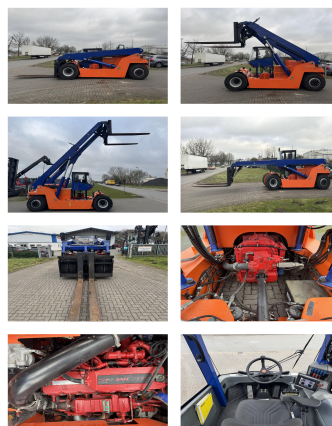

Meclift ML1812R

Capacity: 18000 kg

Year: 2017

Hours: 800

Engine: Cummins QSB6,7 Stage IV/Tier4

Boom: Teleskop

Lift height: 6000 mm

Build height: 2265 mm

Commission Nr.:

ML015

Forks:

2400 x 200 mm

Tires front:

4 x Pneumatic
tires (60 -
80%)

Tires rear:

2 x Pneumatic
tires (60 -
80%)

Ont. condition:

good

Technical condition:

good

Rental Rates:

Add. equipment and attachments:

Side Shift, Fork positioners, Spotlight front, Heater, Diesel particle filter, Full cabin, Air conditioning, CE certificate,