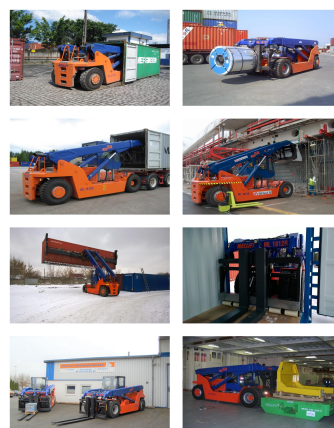

Meclift ML1812R

Capacity: 18000 kg
Year: 2024
Engine: Cummins QSB6,7 Stage V/Tier5
Boom: Teleskop
Lift height: 6000 mm
Build height: 2265 mm

Commission Nr.: ML014
Forks: 2400 x 200 mm
Tires front: 4 x Pneumatic tires (80 - 100%)
Tires rear: 2 x Pneumatic tires (80 - 100%)
Ont. condition: New
Technical condition: New

Rental Rates:

Add. equipment and attachments:

Side Shift, Fork positioners, 3rd valve, 4th valve, Spotlight front, Heater, Diesel particle filter, Full cabin, Air conditioning,

Video:

www.youtube.com/embed/ExoO3T8Lm5s