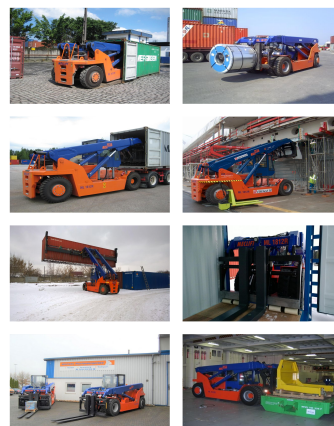

Meclift ML1812R

Capacity: 18000 kg
Year: 2024
Engine: Cummins QSB6,7 Stage V/Tier5
Boom: Teleskop
Lift height: 6000 mm
Build height: 2265 mm

Commission Nr.: ML014
Forks: 2400 x 200 mm
Tires front: 4 x Pneumatic tires (80 - 100%)
Tires rear: 2 x Pneumatic tires (80 - 100%)
Ont. condition: New
Technical condition: New

Rental Rates:

Add. equipment and attachments:

Side Shift, Fork positioners, 3rd valve, 4th valve, Spotlight front, Heater, Diesel particle filter, Full cabin, Air conditioning,

Video:

www.youtube.com/embed/ExoO3T8Lm5s