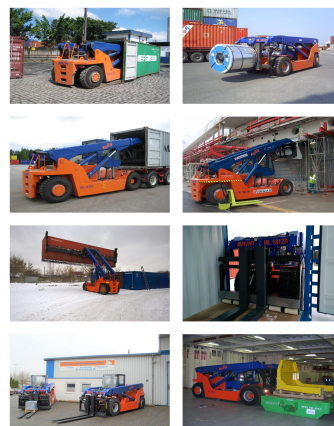

Hinrichs Flurfördergeräte · Fuldastraße 32 · 26135 Oldenburg

Fuldastraße 32 • 26135 Oldenburg, Germany

Telefon +49 (0)441 950 64 110 info@hinrichs-stapler.de

Telefax +49 (0)441 950 64 119 www.hinrichs-stapler.de

Meclift ML1812R

Capacity: 18000 kg
Year: 2024
Hours: 100
Engine: Cummins QSB6,7 Stage V/Tier5
Boom: Teleskop
Lift height: 6000 mm
Build height: 2265 mm

Commission Nr.: ML013e
Forks: 2400 x 200 mm
Tires front: 4 x Pneumatic tires (80 - 100%)
Tires rear: 2 x Pneumatic tires (80 - 100%)
Ont. condition: very good
Technical condition: very good

Rental Rates:

Add. equipment and attachments:

Side Shift, Fork positioners, 3rd valve, 4th valve, Spotlight front, Heater, Diesel particle filter, Full cabin, Air conditioning,

4 x Camera with 2 x display Seat with Air suspension 4 x LED Power light

Video:

www.youtube.com/embed/ExoO3T8Lm5s

BANKEN: KSK Syke
DLB Oldenburg
Deutsche Bank Bremen

BLZ 291 517 00
BLZ 280 200 50
BLZ 290 700 50

KTO-Nr: 113 00 11 77 6
KTO-Nr: 130 00 211 00
KTO-Nr: 45 11 119 00

IBAN DE 66 291 517 00 113 00 11 77 6
IBAN DE 58 280 200 50 130 00 211 00
IBAN DE 75 290 700 50 045 11 119 00