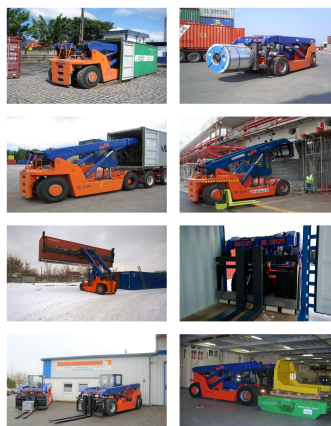

Meclift ML1812R

Capacity: 18000 kg
Year: 2024
Hours: 100
Engine: Cummins QSB6,7 Stage V/Tier5
Boom: Teleskop
Lift height: 6000 mm
Build height: 2265 mm

Commission Nr.: ML013c
Forks: 2400 x 200 mm
Tires front: 4 x Pneumatic tires (80 - 100%)
Tires rear: 2 x Pneumatic tires (80 - 100%)
Ont. condition: very good
Technical condition: very good

Rental Rates:

Add. equipment and attachments:

Side Shift, Fork positioners, 3rd valve, 4th valve, Spotlight front, Heater, Diesel particle filter, Full cabin, Air conditioning,

4 x Camera with 2 x display Seat with Air suspension 4 x LED Power light