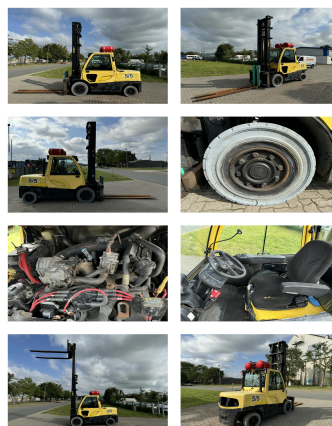

Hyster H5.5FT

Capacity: 5000 kg
Year: 2012
Hours: 26535
Engine: 6 Zyl. GM-PSI 4,3 Ltr.
Boom: Standard
Lift height: 5990 mm
Build height: 4120 mm

Commission Nr.: G0900
Forks: 2400 x 0 mm
Tires front: 2 x Super Elastic (40 - 60%)
Tires rear: 2 x Super Elastic (20 - 40%)

Ont. condition: good
Technical condition: good

Rental Rates:

Add. equipment and attachments: Side Shift, Fork positioners,

Description: 4 Maschinen verfügbar 4 machines available

Video: www.youtube.com/embed//i_bFgJLssg