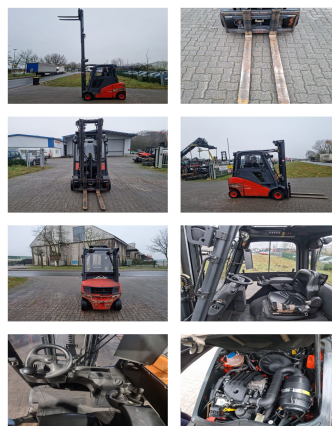

Hinrichs Flurfördergeräte · Fuldastraße 32 · 26135 Oldenburg

Fuldastraße 32 · 26135 Oldenburg, Germany

Telefon +49 (0)441 950 64 110 info@hinrichs-stapler.de

Telefax +49 (0)441 950 64 119 www.hinrichs-stapler.de

Linde H20D-01

Capacity: 2000 kg
Year: 2014
Hours: 14759
Engine: VW
Boom: Triplex
Lift height: 5500 mm
Build height: 2450 mm
Freelift: 1870 mm

Commission Nr.: DS0007
Forks: 1150 x 100 mm
Tires front: 2 x Super Elastic (0 - 20%)
Tires rear: 2 x Super Elastic (0 - 20%)
Ont. condition: average
Technical condition: very good

Rental Rates:

Add. equipment and attachments:

Side Shift,
3rd valve, Spotlight rear, Spotlight front, Heater, Full cabin,

Description:

Gerät ist technisch gut und Einsatzbereit. Optisch sieht das Gerät nicht so schön aus. Dies kann aber gerne auf Wunsch gegen einen Aufpreis mit aufgearbeitet werden.

Video:

www.youtube.com/embed//Do4j_gSxMD4

BANKEN: KSK Syke
OLB Oldenburg
Deutsche Bank Bremen

BLZ 291 517 00
BLZ 280 200 50
BLZ 290 700 50

KTO-Nr. 113 00 11 77 6
KTO-Nr. 130 00 211 00
KTO-Nr. 45 11 119 00

IBAN DE 66 291 517 00 113 00 11 77 6
IBAN DE 58 280 200 50 130 00 211 00
IBAN DE 75 290 700 50 045 11 119 00

SWIFT-BIC BRLADE215yk
SWIFT-BIC OLBODE H2
SWIFT-BIC DEUTDE33XXX