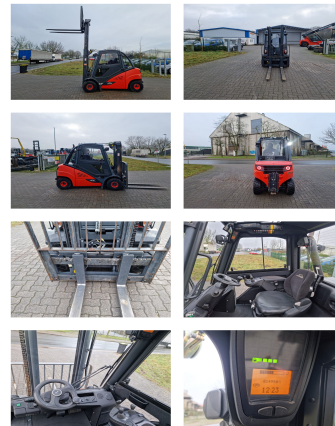

Hinrichs Flurfördergeräte · Fuldastraße 32 · 26135 Oldenburg

Fuldastraße 32 • 26135 Oldenburg, Germany

Telefon +49 (0)441 950 64 110 info@hinrichs-stapler.de

Telefax +49 (0)441 950 64 119 www.hinrichs-stapler.de

Linde H25D-02

Capacity: 2500 kg
Year: 2017
Hours: 1496
Engine: VW
Boom: Standard
Lift height: 3240 mm
Build height: 2230 mm

Commission Nr.: DS0006
Forks: 1500 x 45 mm
Tires front: 2 x Pneumatic tires (80 - 100%)
Tires rear: 2 x Pneumatic tires (80 - 100%)
Ont. condition: very good
Technical condition: very good

Rental Rates:

Add. equipment and attachments:

Side Shift, 3rd valve, Spotlight rear, Spotlight front, Heater, Diesel particle filter, Full cabin,

Description:

Gerät ist in einem sehr guten fahrbereiten Zustand mit gültiger UVV. Video:<https://youtu.be/aZBGgKfL3_0>

Video:

www.youtube.com/embed/aZBGgKfL3_0

BANKEN: KSK Syke
OLB Oldenburg
Deutsche Bank Bremen

BLZ 291 517 00
BLZ 280 200 50
BLZ 290 700 50

KTO-Nr. 113 00 11 77 6
KTO-Nr. 130 00 211 00
KTO-Nr. 45 11 119 00

IBAN DE 66 291 517 00 113 00 11 77 6
IBAN DE 58 280 200 50 130 00 211 00
IBAN DE 75 290 700 50 045 11 119 00

SWIFT-BIC BRLADE215yk
SWIFT-BIC OLBODE H2
SWIFT-BIC DEUTDE33XXX