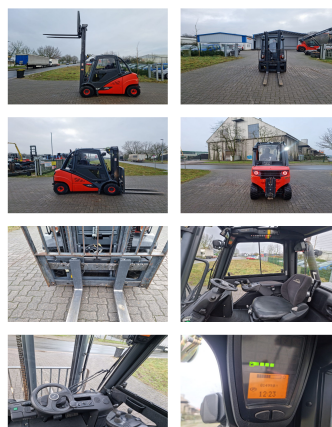

Linde H25D-02

Capacity: 2500 kg
Year: 2017
Hours: 1496
Engine: VW
Boom: Standard
Lift height: 3240 mm
Build height: 2230 mm

Commission Nr.: DS0006
Forks: 1500 x 45 mm
Tires front: 2 x Pneumatic tires (80 - 100%)
Tires rear: 2 x Pneumatic tires (80 - 100%)
Opt. condition: very good
Techn. condition: very good
Price: **27900 EUR**

Add. equipment and attachments:

Side Shift, 3rd valve, Spotlight rear, Spotlight front, Heater, Diesel particle filter, Full cabin,

Description:

Gerät ist in einem sehr guten fahrbereiten Zustand mit gültiger UVV. Video:https://youtu.be/aZBGgKfL3_0