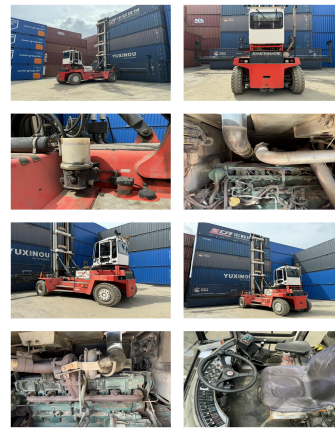

Svetruck ECS6H

Capacity: 9000 kg
Year: 2009
Hours: 20500
Engine: 6 Zyl. Volvo TAD750VE
Boom: Standard
Lift height: 15500 mm
Build height: 10250 mm

Commission Nr.: DK224
Tires front: 4 x Pneumatic tires (20 - 40%)
Tires rear: 2 x Pneumatic tires (40 - 60%)
Ont. condition: good
Technical condition: good

Rental Rates:

Add. equipment and attachments:

Side Shift,
Full cabin,

Description:

Central lubrication

Video:

Centrallubrication, Video 2 years old

www.youtube.com/embed//RDxR0IDTbLU