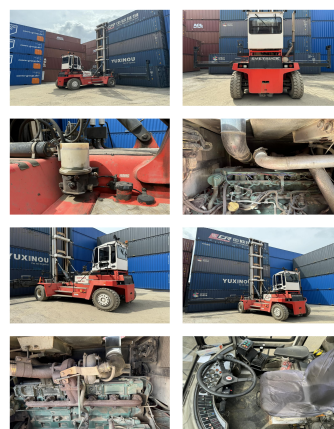

Svetruck ECS6H

Capacity: 9000 kg
Year: 2009
Hours: 20500
Engine: 6 Zyl. Volvo TAD750VE
Boom: Standard
Lift height: 15500 mm
Build height: 10250 mm

Commission Nr.: DK224
Tires front: 4 x Pneumatic tires (20 - 40%)
Tires rear: 2 x Pneumatic tires (40 - 60%)
Ont. condition: good
Technical condition: good

Rental Rates:

Add. equipment and attachments:

Side Shift,
Full cabin,

Description:

Central lubrication

Centrallubrication, Video 2 years old

Video:

www.youtube.com/embed//RDxR0IDTbLU