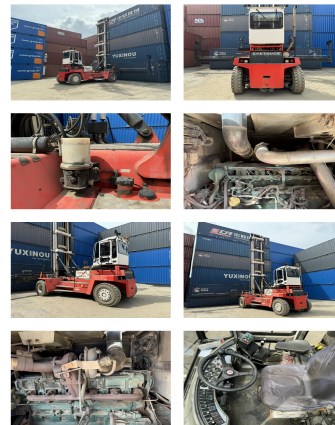

Svetruck ECS6H

Capacity: 9000 kg
Year: 2009
Hours: 20500
Engine: 6 Zyl. Volvo TAD750VE
Boom: Standard
Lift height: 15500 mm
Build height: 10250 mm

Commission Nr.: DK224
Tires front: 4 x Pneumatic tires (20 - 40%)
Tires rear: 2 x Pneumatic tires (40 - 60%)
Opt. condition: good
Techn. condition: good
Price: **0 EUR**

Add. equipment and attachments:

Side Shift,
 Full cabin,

Central lubrication

Description:

Centrallubrication, Video 2 years old

Video:

www.youtube.com/embed//RDxR0IDTbLU

Lift height number of containers: