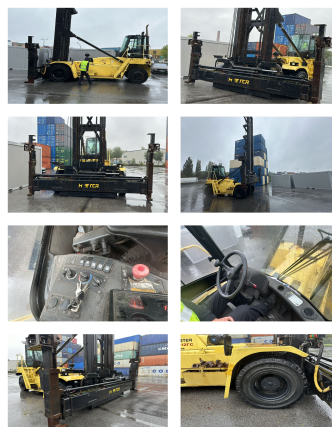

## Hyster H22XM-12EC

**Capacity:** 9000 kg  
**Year:** 2012  
**Hours:** 12500  
**Engine:** Cummins QSB 6,7  
**Boom:** Standard  
**Lift height:** 16450 mm  
**Build height:** 10760 mm

**Commission Nr.:** DK219  
**Tires front:** 4 x Pneumatic tires (40 - 60%)  
**Tires rear:** 2 x Pneumatic tires (40 - 60%)  
**Ont. condition:** good  
**Technical condition:** good

## Rental Rates:

**Add. equipment and attachments:**

Side Shift, Spotlight rear, Spotlight front, Heater, Full cabin,

**Video:**

[www.youtube.com/embed//nb2vzQsourU](http://www.youtube.com/embed//nb2vzQsourU)