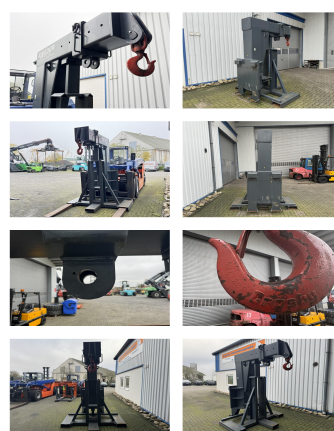

Schabmüller TS16KD02 Crane-Hook

Capacity: 22000 kg

Year: 0

Build height: 2650 mm

Commission Nr.:

DIV1363

Ont. condition:

good

Technical condition:

good

Rental Rates:

Add. equipment and attachments:

Description:

including Stand inklusive eigenen Ständer Schnellwechselsystem (TW)

BANKEN: KSK Syke
OLB Oldenburg
Deutsche Bank Bremen

BLZ 291 517 00
BLZ 280 200 50
BLZ 290 700 50