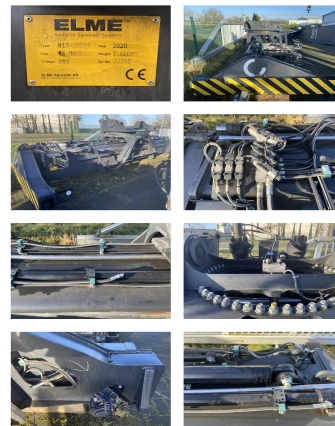

## SMV Elme 817-20204 Spreader

**Capacity:** 45000 kg

**Year:** 2020

**Commission Nr.:** DIV1311

**Opt. condition:** very good

**Techn. condition:** needs attention

**Price:** **20000 EUR**

**Add. equipment and attachments:**

**Description:**

complete Spreader, 20-40' defect

**BANKEN:** KSK Syke  
 OLB Oldenburg  
 Deutsche Bank Bremen

BLZ 291 517 00  
 BLZ 280 200 50  
 BLZ 290 700 50

KTO-Nr. 113 00 11 77 6  
 KTO-Nr. 130 00 211 00  
 KTO-Nr. 45 11 119 00