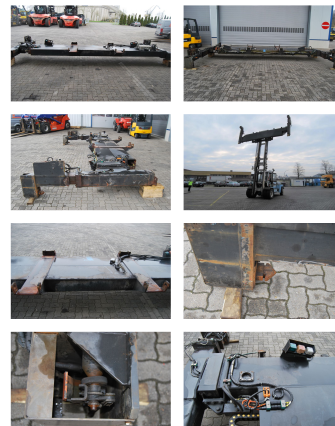

Elme Svecruck hydr. Spreader 20/40 568

Capacity: 10000 kg

Year: 2004

Commission Nr.: DIV1227

Opt. condition: good

Techn. condition: good

Price: **15000 EUR**

Add. equipment and attachments: