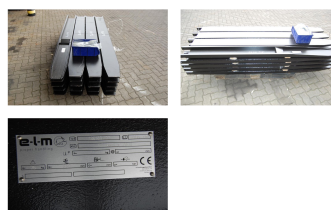

*Sonstige Gabelverlängerung E-L-M GF KL3x2000

Capacity: 8000 kg

Year: 2014

Commission Nr.: DIV1173

Forks: 2000 x 140 mm

Opt. condition: New

Techn. condition: New

Price: **500 EUR**

Add. equipment and attachments:

Description:

length: 2.000mm inside: 140x50mm capacity: 8.000kg

BANKEN: KSK Syke
DLB Oldenburg
Deutsche Bank Bremen

BLZ 291 517 00
BLZ 280 200 50
BLZ 290 700 50

KTO-Nr. 113 00 11 77 6
KTO-Nr. 130 00 211 00
KTO-Nr. 45 11 119 00