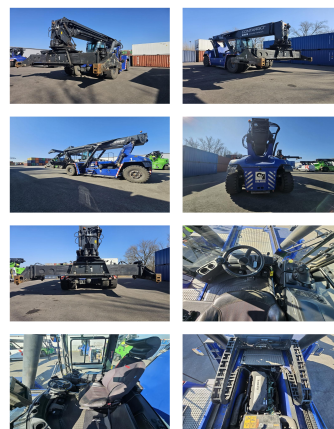

Kalmar DRG420-60S5

Capacity: 42000 kg
Year: 2020
Hours: 15564
Engine: 6 Cyl. Volvo TAD 1171VE
Boom: Teleskop
Lift height: 15100 mm
Build height: 4600 mm

Commission Nr.: D4146
Tires front: 4 x Pneumatic tires (40 - 60%)
Tires rear: 2 x Pneumatic tires (40 - 60%)
Ont. condition: good
Technical condition: good

Rental Rates:

Add. equipment and attachments:

Side Shift,
Full cabin, Air conditioning,

Description:

Central lubrication, Camera 30° auto stop Air condition
good running and working condition.

Lift height number of containers:

5

Capacity 1st row:

42000 kg

Capacity 2nd row:

25000 kg

Capacity 3rd row:

12000 kg

BANKEN: KSK Syke
OLB Oldenburg
Deutsche Bank Bremen