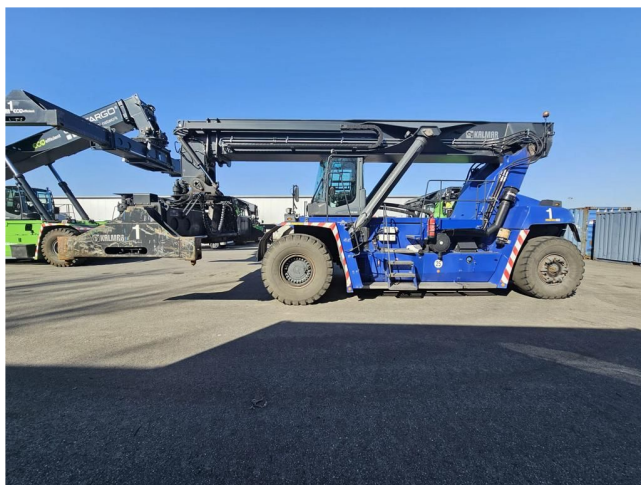

Kalmar DRG420-60S5

Capacity: 42000 kg
Year: 2020
Hours: 15564
Engine: 6 Cyl. Volvo TAD 1171VE
Boom: Teleskop
Lift height: 15100 mm
Build height: 4600 mm

Commission Nr.: D4146
Tires front: 4 x Pneumatic tires (40 - 60%)
Tires rear: 2 x Pneumatic tires (40 - 60%)
Ont. condition: good
Technical condition: good

Rental Rates:

Add. equipment and attachments:

Side Shift,
Full cabin, Air conditioning,

Description:

Central lubrication, Camera 30° auto stop Air condition
good running and working condition.

Lift height number of containers:

5

Capacity 1st row:

42000 kg

Capacity 2nd row:

25000 kg

Capacity 3rd row:

12000 kg

BANKEN: KSK Syke
OLB Oldenburg
Deutsche Bank Bremen