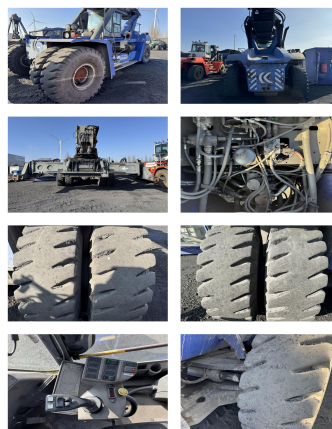

Kalmar DRF450-60S5K

Capacity: 45000 kg
Year: 2005
Hours: 11000
Engine: 6 Cyl. Volvo
Boom: Teleskop
Lift height: 15100 mm
Build height: 4600 mm

Commission Nr.: D4143
Tires front: 4 x Pneumatic tires (40 - 60%)
Tires rear: 2 x Pneumatic tires (40 - 60%)
Ont. condition: good
Tire condition: good

Rental Rates:

Add. equipment and attachments: Side Shift, Full cabin,

Lift height number of containers: 5
Capacity 1st row: 45000 kg
Capacity 2nd row: 27000 kg
Capacity 3rd row: 13000 kg

BANKEN: KSK Syke
 OLB Oldenburg
 Deutsche Bank Bremen