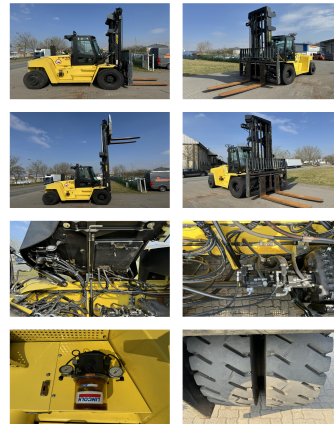

## Hyster H16XM-6

**Capacity:** 16000 kg  
**Year:** 2015  
**Hours:** 11995  
**Engine:** Cummins QSB 6,7 Tier IIIB  
**Boom:** Duplex  
**Lift height:** 5400 mm  
**Build height:** 4350 mm

**Commission Nr.:** D4139  
**Forks:** 2000 x 300 mm  
**Tires front:** 4 x Pneumatic tires (60 - 80%)  
**Tires rear:** 2 x Pneumatic tires (0 - 20%)  
**Ont. condition:** good  
**Technical condition:** good

### Add. equipment and attachments:

Side Shift, Fork positioners, extra Sideshift  
3rd valve, 4th valve, Full cabin, Air conditioning,