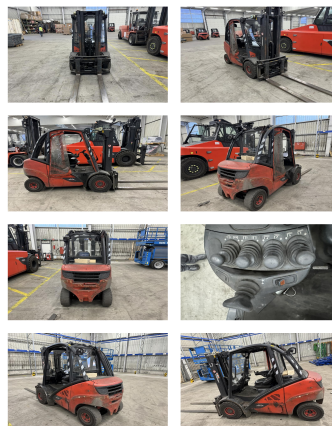

Linde H30D-02

Capacity: 3000 kg
Year: 2015
Hours: 8910
Engine: VW
Boom: Triplex
Lift height: 4600 mm
Build height: 2150 mm
Freelift: 1600 mm

Commission Nr.: D4133
Forks: 1200 x 100 mm
Tires front: 2 x Super Elastic ()
Tires rear: 2 x Super Elastic ()
Ont. condition: good
Tire condition: good

Rental Rates:

Add. equipment and attachments:

Side Shift, Fork positioners, 3rd valve, 4th valve, Spotlight front, Weatherproof cover,

BANKEN: KSK Syke
OLB Oldenburg
Deutsche Bank Bremen

BLZ 291 517 00
BLZ 280 200 50
BLZ 290 700 50