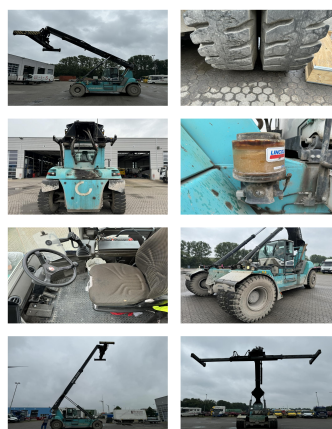

SMV SC108TC6

Capacity: 10000 kg
Year: 2018
Hours: 14500
Engine: Volvo TAD871VE Tier IV
Boom: Teleskop
Lift height: 16200 mm
Build height: 3900 mm

Commission Nr.: D4128
Tires front: 4 x Pneumatic tires (40 - 60%)
Tires rear: 2 x Pneumatic tires (20 - 40%)
Ont. condition: good
Technical condition: good

Rental Rates:

Add. equipment and attachments:

Side Shift,
Full cabin, Air conditioning,

Description:

Camera, Centrallubrication, good running and working condition

Video:

www.youtube.com/embed//K6PR3TgBghA

Lift height number of containers: