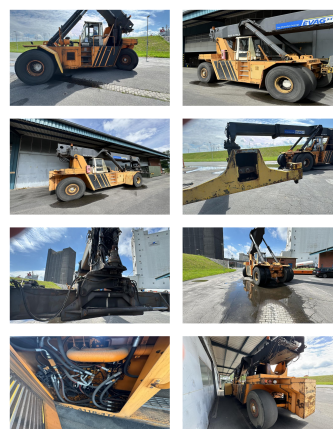

Hinrichs Flurfördergeräte · Fuldastraße 32 · 26135 Oldenburg

Fuldastraße 32 • 26135 Oldenburg, Germany

Telefon +49 (0)441 950 64 110 info@hinrichs-stapler.de

Telefax +49 (0)441 950 64 119 www.hinrichs-stapler.de

Valmet Kalmar RSD4118-4TL

Capacity: 41000 kg
Year: 1993
Hours: 2170
Boom: Teleskop
Lift height: 12100 mm
Build height: 5020 mm

Commission Nr.:

D4120

Tires front:

4 x Pneumatic
tires (40 -
60%)

Tires rear:

2 x Pneumatic
tires (40 -
60%)

Ont. condition:

good

Technical condition:

good

Rental Rates:

Add. equipment and attachments:

Full cabin,

Video:

www.youtube.com/embed//6BiDGK0MWsY

Lift height number of containers:

4

Capacity 1st row:

41000 kg

Capacity 2nd row:

27000 kg

Capacity 3rd row:

14000 kg

BANKEN: KSK Syke
OLB Oldenburg
Deutsche Bank Bremen

BLZ 291 517 00
BLZ 280 200 50
BLZ 290 700 50

KTO-Nr: 113 00 11 77 6
KTO-Nr: 130 00 211 00
KTO-Nr: 45 11 119 00

IBAN DE 66 291 517 00 113 00 11 77 6
IBAN DE 58 280 200 50 130 00 211 00
IBAN DE 75 290 700 50 045 11 119 00

SWIFT-BIC BRLADE215yk
SWIFT-BIC OLBODE H2
SWIFT-BIC DEUTDE33XXX