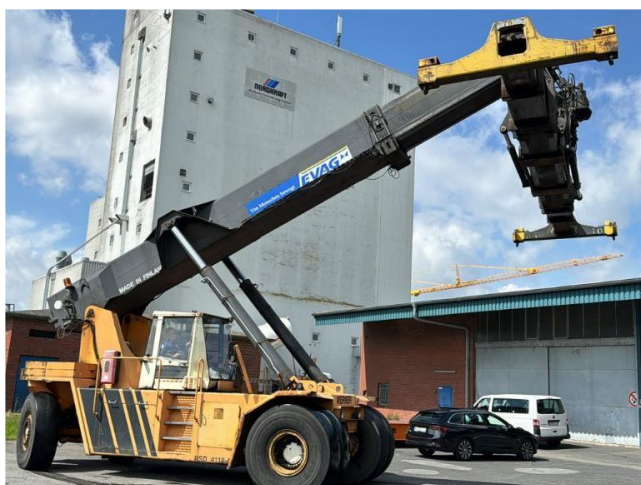

Hinrichs Flurfördergeräte · Fuldastraße 32 · 26135 Oldenburg

Fuldastraße 32 • 26135 Oldenburg, Germany

Telefon +49 (0)441 950 64 110 info@hinrichs-stapler.de

Telefax +49 (0)441 950 64 119 www.hinrichs-stapler.de

Valmet Kalmar RSD4118-4TL

Capacity: 41000 kg
Year: 1993
Hours: 2170
Boom: Teleskop
Lift height: 12100 mm
Build height: 5020 mm

Commission Nr.:

D4120

Tires front:

4 x Pneumatic
tires (40 -
60%)

Tires rear:

2 x Pneumatic
tires (40 -
60%)

Ont. condition:

good

Technical condition:

good

Rental Rates:

Add. equipment and attachments:

Full cabin,

Video:

www.youtube.com/embed//6BiDGK0MWsY

Lift height number of containers:

4

Capacity 1st row:

41000 kg

Capacity 2nd row:

27000 kg

Capacity 3rd row:

14000 kg

BANKEN: KSK Syke
OLB Oldenburg
Deutsche Bank Bremen

BLZ 291 517 00
BLZ 280 200 50
BLZ 290 700 50

KTO-Nr: 113 00 11 77 6
KTO-Nr: 130 00 211 00
KTO-Nr: 45 11 119 00

IBAN DE 66 291 517 00 113 00 11 77 6
IBAN DE 58 280 200 50 130 00 211 00
IBAN DE 75 290 700 50 045 11 119 00

SWIFT-BIC BRLADE215yk
SWIFT-BIC OLBODE H2
SWIFT-BIC DEUTDE33XXX