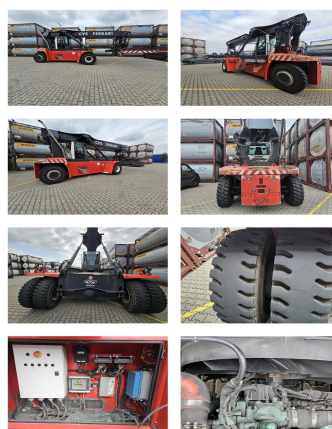

## CVS Ferrari F500RSE

**Capacity:** 12000 kg  
**Year:** 2019  
**Hours:** 11700  
**Engine:** Volvo TAD871VE Tier IV  
**Boom:** Teleskop  
**Lift height:** 15870 mm  
**Build height:** 4275 mm

**Commission Nr.:** D4112  
**Tires front:** 4 x Pneumatic tires (40 - 60%)  
**Tires rear:** 2 x Pneumatic tires (40 - 60%)  
**Ont. condition:** good  
**Technical condition:** good

### Add. equipment and attachments:

camera central lubrication Air suspended seat Air condition  
20'30'40'45' Container handling

### Description:

very good running and working condition

**Lift height number of containers:** 6  
**Capacity 1st row:** 12000 kg  
**Capacity 2nd row:** 10000 kg  
**Capacity 3rd row:** 5000 kg

**BANKEN:** KSK Syke  
DLB Oldenburg  
Deutsche Bank Bremen