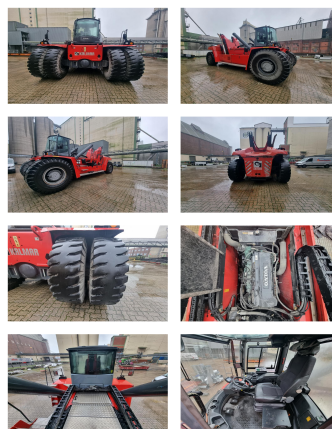

## Kalmar DRG450-65S5X

**Capacity:** 45000 kg  
**Year:** 2015  
**Hours:** 23500  
**Engine:** 6 Cyl. Volvo TAD1171VE  
**Boom:** Teleskop  
**Lift height:** 15200 mm  
**Build height:** 4700 mm

**Commission Nr.:** D4111  
**Tires front:** 4 x Pneumatic tires (40 - 60%)  
**Tires rear:** 2 x Pneumatic tires (20 - 40%)  
**Ont. condition:** good  
**Technical condition:** good

## Rental Rates:

**Add. equipment and attachments:**

Side Shift,  
Heater, Full cabin, Air conditioning,

**Description:**

movable cabin central lubrication camera 30° stop pile slope  
good running and working condition.