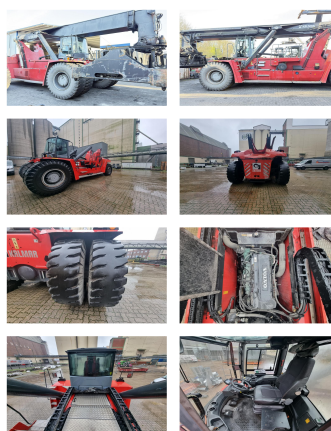

## Kalmar DRG450-65S5X

**Capacity:** 45000 kg  
**Year:** 2015  
**Hours:** 23500  
**Engine:** 6 Cyl. Volvo TAD1171VE  
**Boom:** Teleskop  
**Lift height:** 15200 mm  
**Build height:** 4700 mm

**Commission Nr.:** D4111  
**Tires front:** 4 x Pneumatic tires (40 - 60%)  
**Tires rear:** 2 x Pneumatic tires (20 - 40%)

## Rental Rates:

**Add. equipment and attachments:**

Side Shift,  
Heater, Full cabin, Air conditioning,

movable cabin central lubrication camera 30' stop pile slope  
good running and working condition.