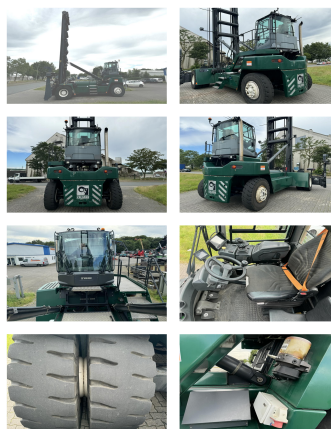

Hinrichs Flurfördergeräte · Fuldastraße 32 · 26135 Oldenburg

Fuldastraße 32 · 26135 Oldenburg, Germany

Telefon +49 (0)441 950 64 110 info@hinrichs-stapler.de

Telefax +49 (0)441 950 64 119 www.hinrichs-stapler.de

Kalmar DCG100-45ED7

Capacity: 10000 kg
Year: 2017
Hours: 10491
Engine: Volvo TAD871VE TierIV
Boom: Teleskop
Lift height: 18795 mm
Build height: 10350 mm

Commission Nr.: D4109
Tires front: 4 x Pneumatic tires (40 - 60%)
Tires rear: 2 x Pneumatic tires (40 - 60%)
Ont. condition: good
Technical condition: good

Rental Rates:

Add. equipment and attachments:

Side Shift,
Heater, Full cabin, Air conditioning,

central lubrication Pile slope

Video:

www.youtube.com/embed//iadtpdWzI6k

Lift height number of containers:

8

BANKEN: KSK Syke
DLB Oldenburg
Deutsche Bank Bremen

BLZ 291 517 00
BLZ 280 200 50
BLZ 290 700 50

KTO-Nr. 113 00 11 77 6
KTO-Nr. 130 00 211 00
KTO-Nr. 45 11 119 00

IBAN DE 66 291 517 00 113 00 11 77 6
IBAN DE 58 280 200 50 130 00 211 00
IBAN DE 75 290 700 50 045 11 119 00

SWIFT-BIC BRLADE21Syk
SWIFT-BIC OLBODE H2
SWIFT-BIC DEUTDE33XXX