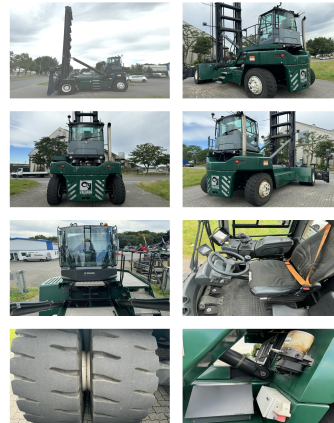

## **Kalmar DCG100-45ED7**

**Capacity:** 10000 kg  
**Year:** 2017  
**Hours:** 10491  
**Engine:** Volvo TAD871VE TierIV  
**Boom:** Teleskop  
**Lift height:** 18795 mm  
**Build height:** 10350 mm

**Commission Nr.:** D4109  
**Tires front:** 4 x Pneumatic tires (40 - 60%)  
**Tires rear:** 2 x Pneumatic tires (40 - 60%)  
**Opt. condition:** good  
**Techn. condition:** good  
**Price:** **0 EUR**