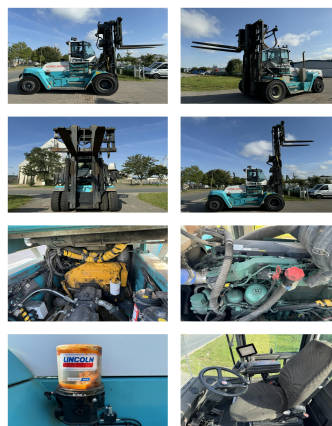

SMV 20-1200C

Capacity:	20000 kg	Commission Nr.:	D4106a
Year:	2018	Forks:	2400 x 0 mm
Hours:	17465	Tires front:	4 x Pneumatic tires (40 - 60%)
Engine:	Volvo TAD871VE (Tier IV)	Tires rear:	4 x Super Elastic (20 - 40%)
Boom:	Duplex	Ont. condition:	good
Lift height:	6500 mm	Technical condition:	good
Build height:	5060 mm		
Freelift:	3250 mm		

Rental Rates:

Add. equipment and attachments:

Side Shift, Fork positioners, 3rd valve, 4th valve, Spotlight front, Heater, Full cabin,

central lubrication/ Zentralschmierung Camera movable cabin (ELME 508 Headsreader available)