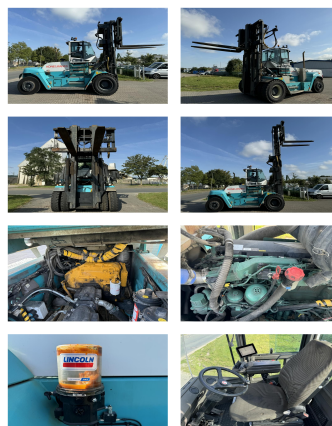

## SMV 20-1200C

<b>Capacity:</b>	20000 kg	<b>Commission Nr.:</b>	D4106a
<b>Year:</b>	2018	<b>Forks:</b>	2400 x 0 mm
<b>Hours:</b>	17465	<b>Tires front:</b>	4 x Pneumatic tires (40 - 60%)
<b>Engine:</b>	Volvo TAD871VE ( Tier IV )	<b>Tires rear:</b>	4 x Super Elastic (20 - 40%)
<b>Boom:</b>	Duplex	<b>Ont. condition:</b>	good
<b>Lift height:</b>	6500 mm	<b>Technical condition:</b>	good
<b>Build height:</b>	5060 mm		
<b>Freelift:</b>	3250 mm		

### Add. equipment and attachments:

Side Shift, Fork positioners, 3rd valve, 4th valve, Spotlight front, Heater, Full cabin,

central lubrication/ Zentralschmierung Camera movable cabin ( ELME 508 Headsreader available )