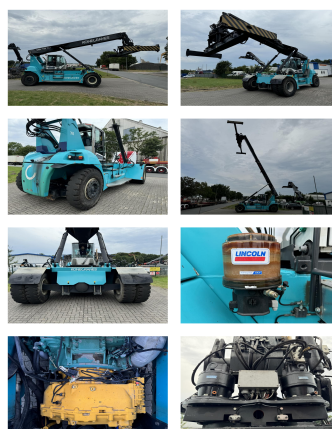

SMV SC108TC6

Capacity: 10000 kg
Year: 2017
Hours: 17555
Engine: Volvo TAD871VE Tier IV
Boom: Teleskop
Lift height: 16200 mm
Build height: 3900 mm

Commission Nr.: D4105
Tires front: 4 x Pneumatic tires (40 - 60%)
Tires rear: 2 x Pneumatic tires (20 - 40%)
Ont. condition: good
Technical condition: good

Rental Rates:

Add. equipment and attachments:

Side Shift,
Full cabin, Air conditioning,

Description:

Camera, Centrallubrication, good running and working condition

Video:

www.youtube.com/embed//PWEevd1rh54

Lift height number of containers: