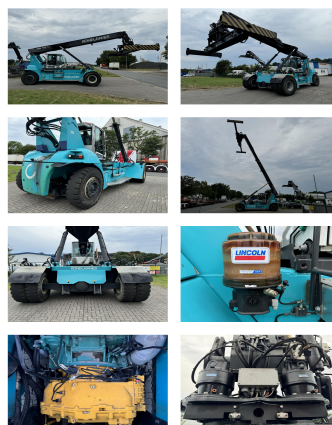

## SMV SC108TC6

**Capacity:** 10000 kg  
**Year:** 2017  
**Hours:** 17555  
**Engine:** Volvo TAD871VE Tier IV  
**Boom:** Teleskop  
**Lift height:** 16200 mm  
**Build height:** 3900 mm

**Commission Nr.:** D4105  
**Tires front:** 4 x Pneumatic tires (40 - 60%)  
**Tires rear:** 2 x Pneumatic tires (20 - 40%)  
**Opt. condition:** good  
**Techn. condition:** good  
**Price:** **0 EUR**

**Add. equipment and attachments:**

Side Shift,  
Full cabin, Air conditioning,

**Description:**

Camera, Centrallubrication, good running and working condition

**Video:**

[www.youtube.com/embed//PWEevd1rh54](http://www.youtube.com/embed//PWEevd1rh54)