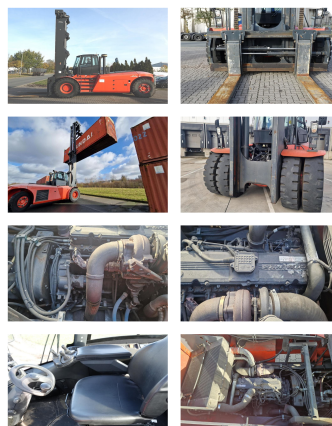

Linde H320

Capacity: 32000 kg
Year: 2013
Hours: 1280
Engine: Cummins QSC8.3
Boom: Standard
Lift height: 10000 mm
Build height: 6950 mm

Commission Nr.: D4102a
Forks: 2400 x 300 mm
Tires front: 4 x Pneumatic tires (60 - 80%)
Tires rear: 2 x Pneumatic tires (40 - 60%)

Ont. condition: very good
Technical condition: very good

Rental Rates:

Add. equipment and attachments:

Side Shift, Fork positioners,
Heater, Full cabin,

ele. cabin lifting

Description:

electric cabin lifting Spreader Handling-Equipment 40' Spreader +
□ 18.000,00