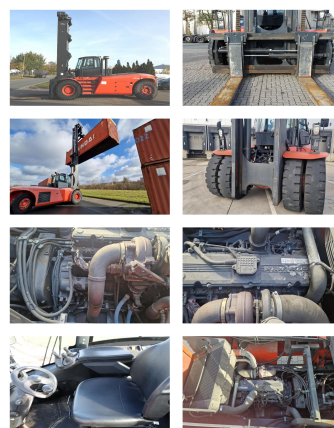

Hinrichs Flurfördergeräte · Fuldastraße 32 · 26135 Oldenburg

Fuldastraße 32 · 26135 Oldenburg, Germany

Telefon +49 (0)441 950 64 110 info@hinrichs-stapler.de

Telefax +49 (0)441 950 64 119 www.hinrichs-stapler.de

Linde H320

Capacity: 32000 kg
Year: 2013
Hours: 1329
Engine: Cummins QSC8.3
Boom: Standard
Lift height: 10000 mm
Build height: 6950 mm

Commission Nr.: D4102a
Forks: 2400 x 300 mm
Tires front: 4 x Pneumatic tires (60 - 80%)
Tires rear: 2 x Pneumatic tires (40 - 60%)

Ont. condition: very good
Technical condition: very good

Rental Rates:

Add. equipment and attachments:

Side Shift, Fork positioners,
Heater, Full cabin,

ele. cabin lifting

Description:

electric cabin lifting Spreader Handling-Equipment 40' Spreader +
□ 18.000,00

Video:

www.youtube.com/embed//8OhstNA6paY

BANKEN: KSK Syke
OLB Oldenburg
Deutsche Bank Bremen

BLZ 291 517 00
BLZ 280 200 50
BLZ 290 700 50

KTO-Nr: 113 00 11 77 6
KTO-Nr: 130 00 211 00
KTO-Nr: 45 11 119 00

IBAN DE 66 291 517 00 113 00 11 77 6
IBAN DE 58 280 200 50 130 00 211 00
IBAN DE 75 290 700 50 045 11 119 00