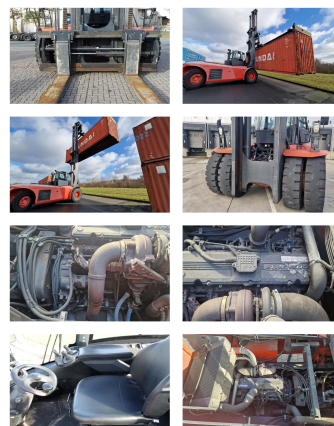

Linde H320

Capacity: 32000 kg
Year: 2013
Hours: 1329
Engine: Cummins QSC8.3
Boom: Standard
Lift height: 10000 mm
Build height: 6950 mm

Commission Nr.: D4102
Forks: 2400 x 300 mm
Tires front: 4 x Pneumatic tires (60 - 80%)
Tires rear: 2 x Pneumatic tires (40 - 60%)

Ont. condition: very good
Technical condition: very good

Rental Rates:

Add. equipment and attachments:

Side Shift, Fork positioners,
Heater, Full cabin,

ele. cabin lifting

Description:

electric cabin lifting Spreader Handling-Equipment 40' Spreader +
□ 18.000,00