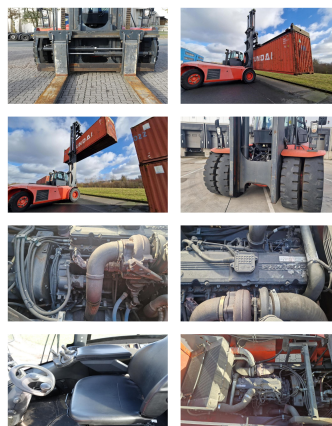

Linde H320

Capacity: 32000 kg
Year: 2013
Hours: 1280
Engine: Cummins QSC8.3
Boom: Standard
Lift height: 10000 mm
Build height: 6950 mm

Commission Nr.: D4102
Forks: 2400 x 300 mm
Tires front: 4 x Pneumatic tires (60 - 80%)
Tires rear: 2 x Pneumatic tires (40 - 60%)
Ont. condition: very good
Technical condition: very good

Rental Rates:

Add. equipment and attachments:

Side Shift, Fork positioners,
Heater, Full cabin,

ele. cabin lifting

Description:

electric cabin lifting Spreader Handling-Equipment 40' Spreader +
□ 18.000,00