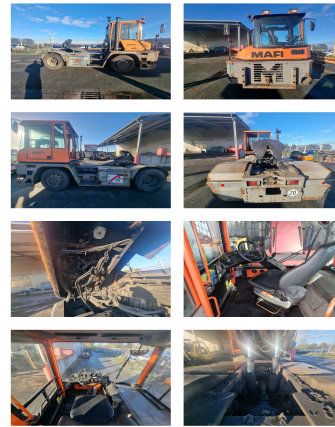

MAFI MT36 4x4DL

Capacity: 36000 kg

Year: 2008

Hours: 21555

Engine: Mercedes

Build height: 2980 mm

Commission Nr.: D4088

Tires front: 2 x Pneumatic tires (40 - 60%)

Tires rear: 4 x Pneumatic tires (40 - 60%)

Opt. condition: good

Techn. condition: good

Price: **29000 EUR**

Add. equipment and attachments:

Heater, Full cabin,

Video:

www.youtube.com/embed//YfPcXC-5UNc