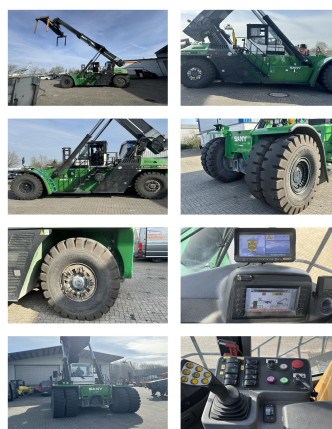

Sany SRSC4531G

Capacity: 45000 kg
Year: 2014
Hours: 11001
Engine: Volvo TAD1171
Boom: Teleskop
Lift height: 15077 mm
Build height: 4780 mm

Commission Nr.: D4033
Tires front: 4 x Pneumatic tires (40 - 60%)
Tires rear: 2 x Pneumatic tires (40 - 60%)

Ont. condition: good
Technical condition: good

Rental Rates:

Add. equipment and attachments:

Side Shift, Spotlight rear, Spotlight front, Full cabin,

movable cabin 30' stop Pile Slope movable counterweight Air conditioning Extra Heating Camera with monitor central lubrication surround view System

Description:

good running and working

Video:

www.youtube.com/embed//KJ9Tcmtog6E

Lift height number of containers:

5

Capacity 1st row:

45000 kg