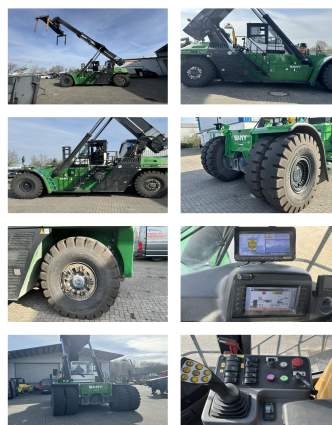

## Sany SRSC4531G

**Capacity:** 45000 kg  
**Year:** 2014  
**Hours:** 11001  
**Engine:** Volvo TAD1171  
**Boom:** Teleskop  
**Lift height:** 15077 mm  
**Build height:** 4780 mm

**Commission Nr.:** D4033  
**Tires front:** 4 x Pneumatic tires (40 - 60%)  
**Tires rear:** 2 x Pneumatic tires (40 - 60%)  
**Opt. condition:** good  
**Techn. condition:** good  
**Price:** **0 EUR**

### Capacity 1st row:

45000 kg