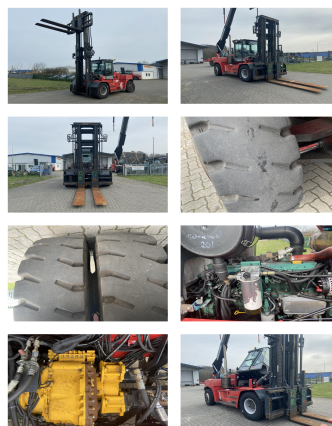

Kalmar DCE150-12

Capacity: 15000 kg
Year: 2011
Hours: 50792
Engine: 6 Cyl. Volvo TAD660VE
Boom: Standard
Lift height: 5000 mm
Build height: 4200 mm

Commission Nr.: D4027
Forks: 2400 x 350 mm
Tires front: 4 x Pneumatic tires (40 - 60%)
Tires rear: 2 x Pneumatic tires (40 - 60%)

Ont. condition: good
Technical condition: good

Rental Rates:

Add. equipment and attachments:

Side Shift, Fork positioners,
Diesel particle filter, Full cabin,

Video:

www.youtube.com/embed//FlswLPIaHS8

BANKEN: KSK Syke
OLB Oldenburg
Deutsche Bank Bremen