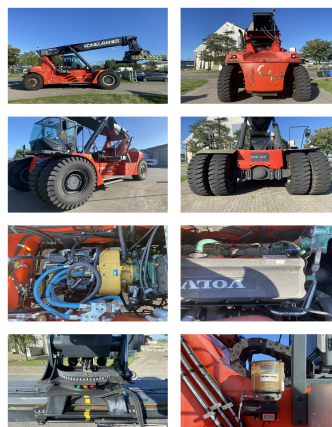

## SMV 4535TC5

**Capacity:** 45000 kg  
**Year:** 2015  
**Hours:** 23000  
**Engine:** Volvo TAD1171VE Tier IV  
**Boom:** Teleskop  
**Lift height:** 15400 mm  
**Build height:** 4680 mm

**Commission Nr.:** D3971  
**Tires front:** 4 x Pneumatic tires (0 - 20%)  
**Tires rear:** 2 x Pneumatic tires (80 - 100%)  
**Ont. condition:** good  
**Time condition:** good

### Add. equipment and attachments:

3rd valve, 4th valve, Spotlight front, Heater, Full cabin, Air conditioning,

### Description:

Camera, Centrallubrication 4 x extra hook

good running and working condition. complete repaired and new serviced. Tires on Back are new.