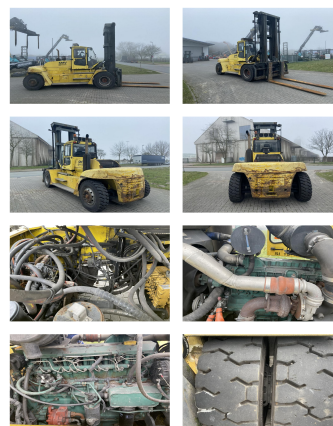

Hinrichs Flurfördergeräte · Fuldastraße 32 · 26135 Oldenburg

Fuldastraße 32 • 26135 Oldenburg, Germany

Telefon +49 (0)441 950 64 110 info@hinrichs-stapler.de

Telefax +49 (0)441 950 64 119 www.hinrichs-stapler.de

SMV SL15-1200B

Capacity: 15000 kg
Year: 2006
Hours: 16650
Engine: Volvo TAD 660VE
Boom: Standard
Lift height: 5500 mm
Build height: 4400 mm

Commission Nr.: D3934
Forks: 2600 x 240 mm
Tires front: 4 x Pneumatic tires (60 - 80%)
Tires rear: 2 x Pneumatic tires (80 - 100%)

Ont. condition: average
Technical condition: average

Rental Rates:

Add. equipment and attachments:

3rd valve, 4th valve, Full cabin,

Video:

www.youtube.com/embed//_eeT3roPKxE

BANKEN: KSK Syke
OLB Oldenburg
Deutsche Bank Bremen

BLZ 291 517 00
BLZ 280 200 50
BLZ 290 700 50

KTO-Nr. 113 00 11 77 6
KTO-Nr. 130 00 211 00
KTO-Nr. 45 11 119 00

IBAN DE 66 291 517 00 113 00 11 77 6
IBAN DE 58 280 200 50 130 00 211 00
IBAN DE 75 290 700 50 045 11 119 00

SWIFT-BIC BRLA2E215yk
SWIFT-BIC OLB0DE H2
SWIFT-BIC DEUTDE33XXX