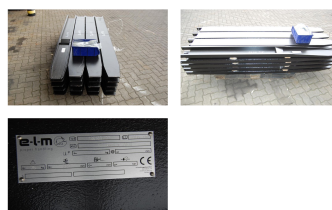

*Sonstige Gabelverlängerung E-L-M GF KL3x2000

Capacity: 8000 kg

Year: 2014

Commission Nr.: DIV1173

Forks: 2000 x 140 mm

Opt. condition: New

Techn. condition: New

Price: **500 EUR**

Add. equipment and attachments:

Description:

length: 2.000mm inside: 140x50mm capacity: 8.000kg

BANKEN: KSK Syke
DLB Oldenburg
Deutsche Bank Bremen

BLZ 291 517 00
BLZ 280 200 50
BLZ 290 700 50

KTO-Nr. 113 00 11 77 6
KTO-Nr. 130 00 211 00
KTO-Nr. 45 11 119 00